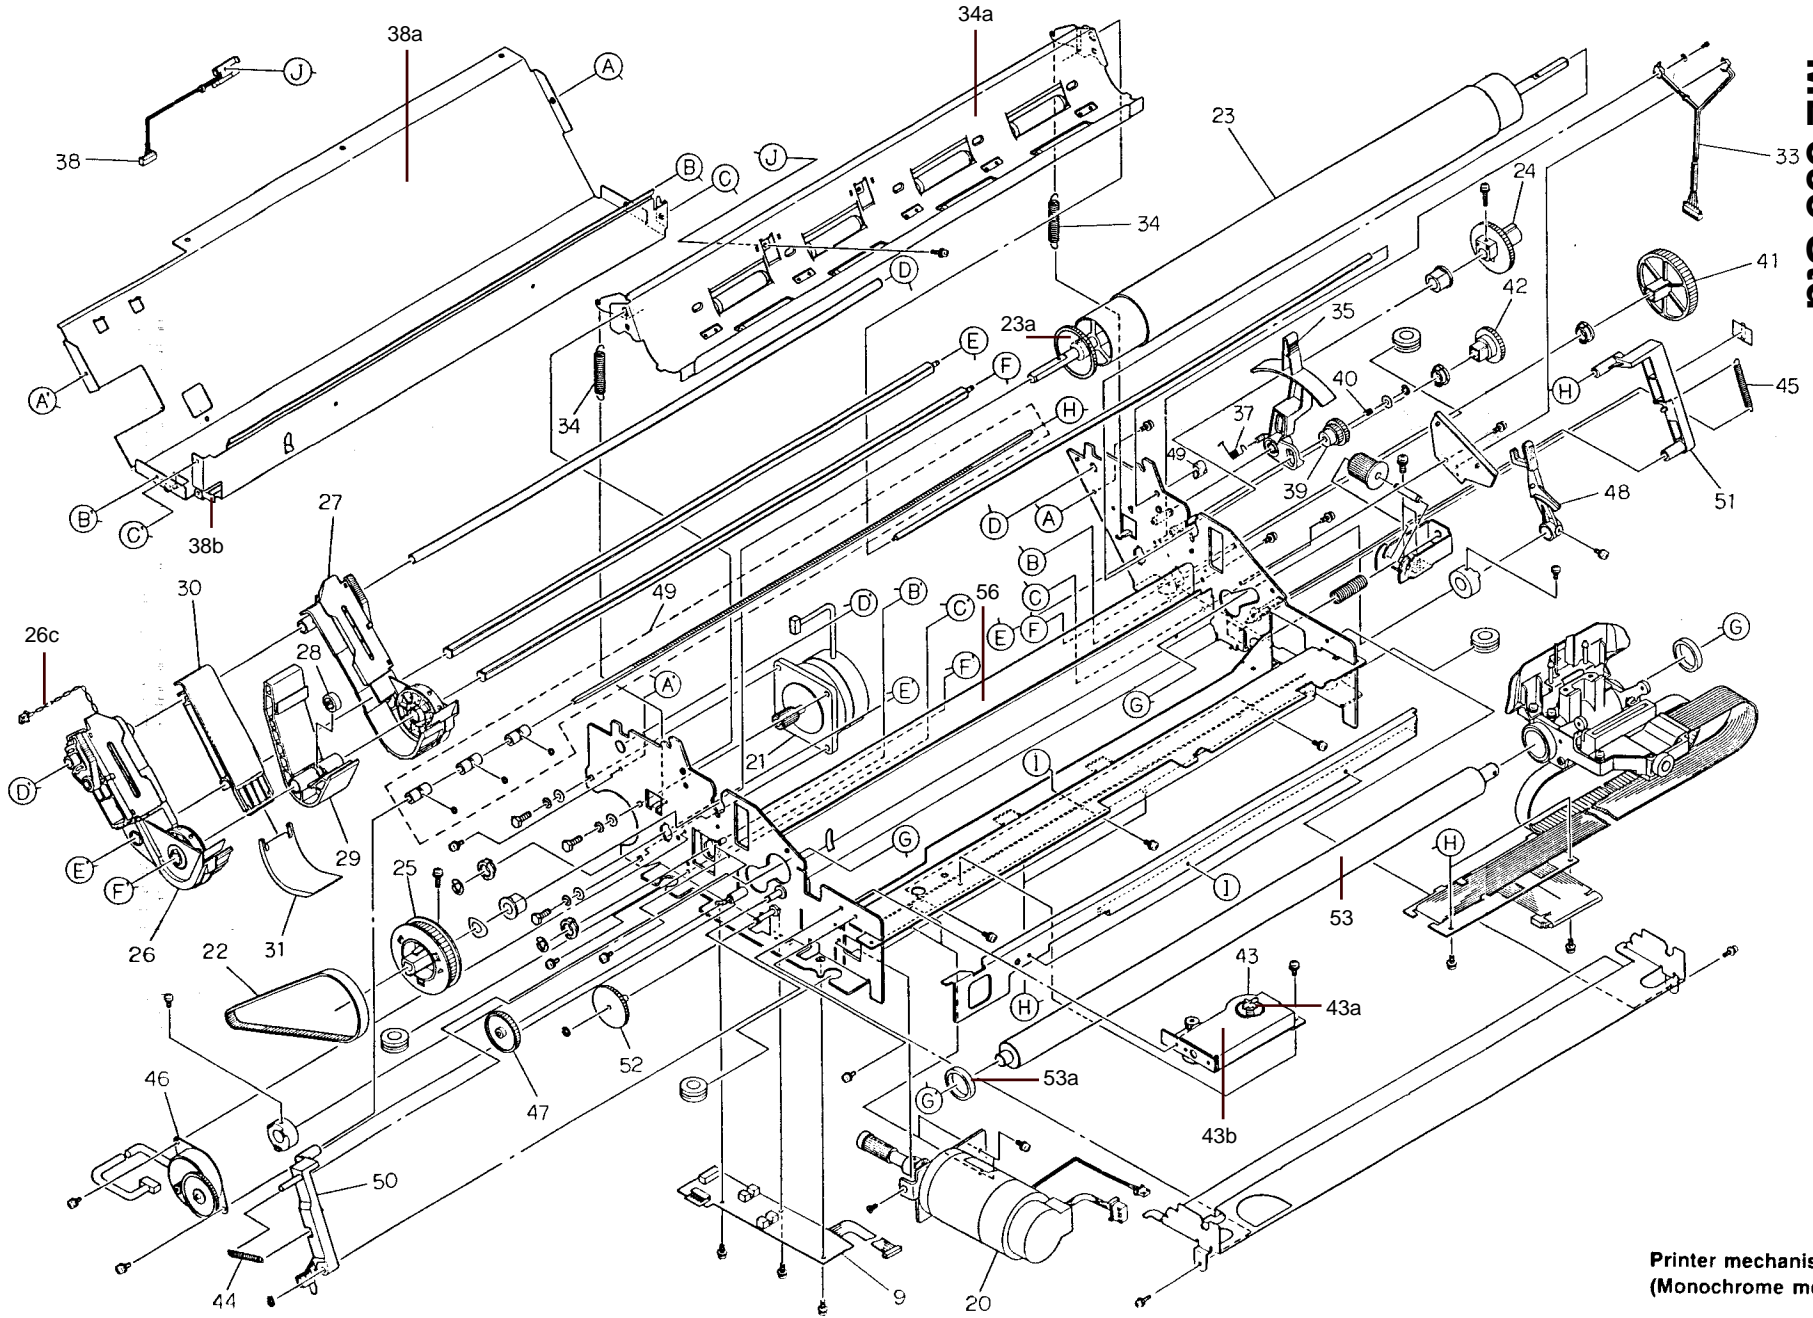

ML 393 Std

Upper cover assembly

ML 393 Std

Printer unit general assembly

ML 393 Std

Shield cover assembly

ML 393 Std

Printer mechanism
(Monochrome model)

ML 393 Std

Printer mechanism
(Color model)

ML 393 Std

**Carriage assembly
(Monochrome model)**

ML 393 Std

**Carriage assembly
(Color model)**

ML 393 Std

Tractor unit