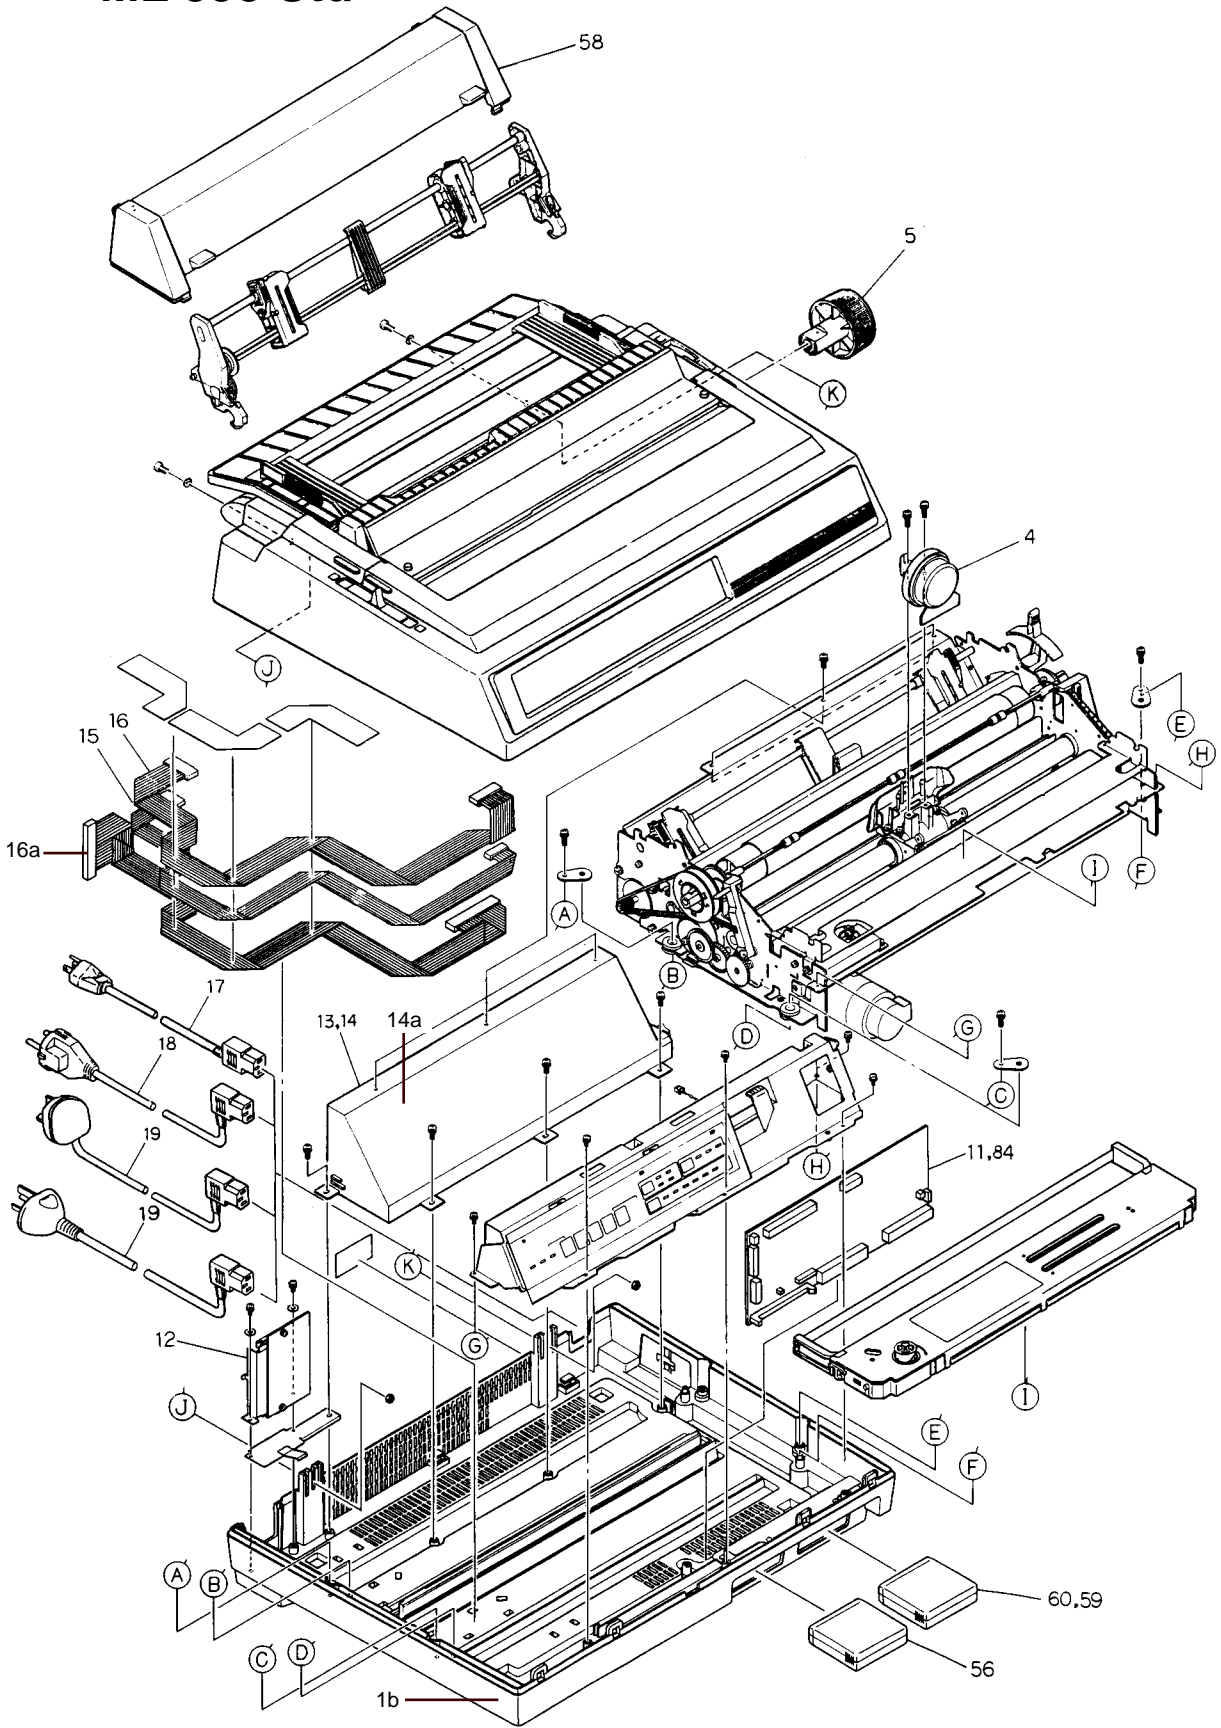

ML 393 Std

Upper cover assembly

ML 393 Std

Printer unit general assembly

ML 393 Std

Shield cover assembly

ML 393 Std

Printer mechanism
(Monochrome model)

ML 393 Std

Printer mechanism
(Color model)

ML 393 Std

**Carriage assembly
(Monochrome model)**

ML 393 Std

**Carriage assembly
(Color model)**

ML 393 Std

Tractor unit