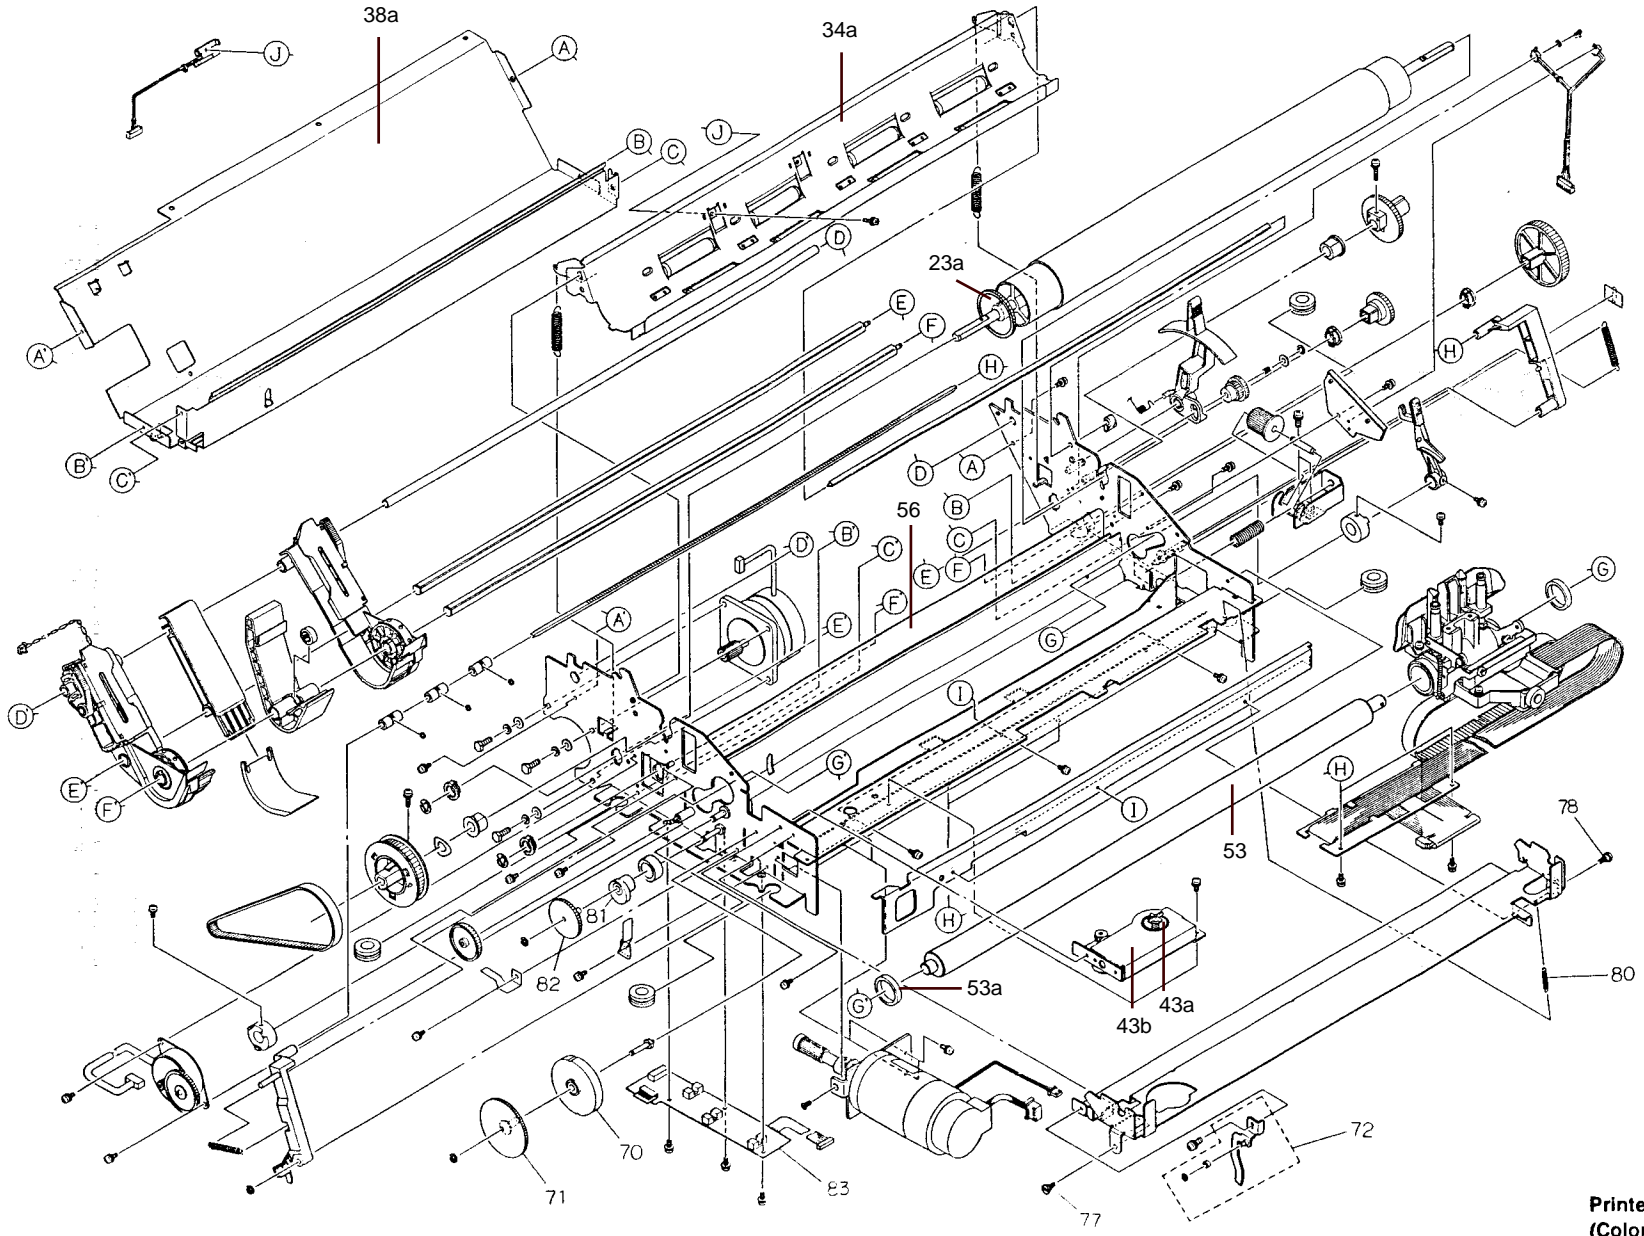

ML 393 Std

Upper cover assembly

ML 393 Std

Printer unit general assembly

ML 393 Std

Shield cover assembly

ML 393 Std

Printer mechanism
(Monochrome model)

ML 393 Std

Printer mechanism
(Color model)

ML 393 Std

**Carriage assembly
(Monochrome model)**

ML 393 Std

**Carriage assembly
(Color model)**

ML 393 Std

Tractor unit