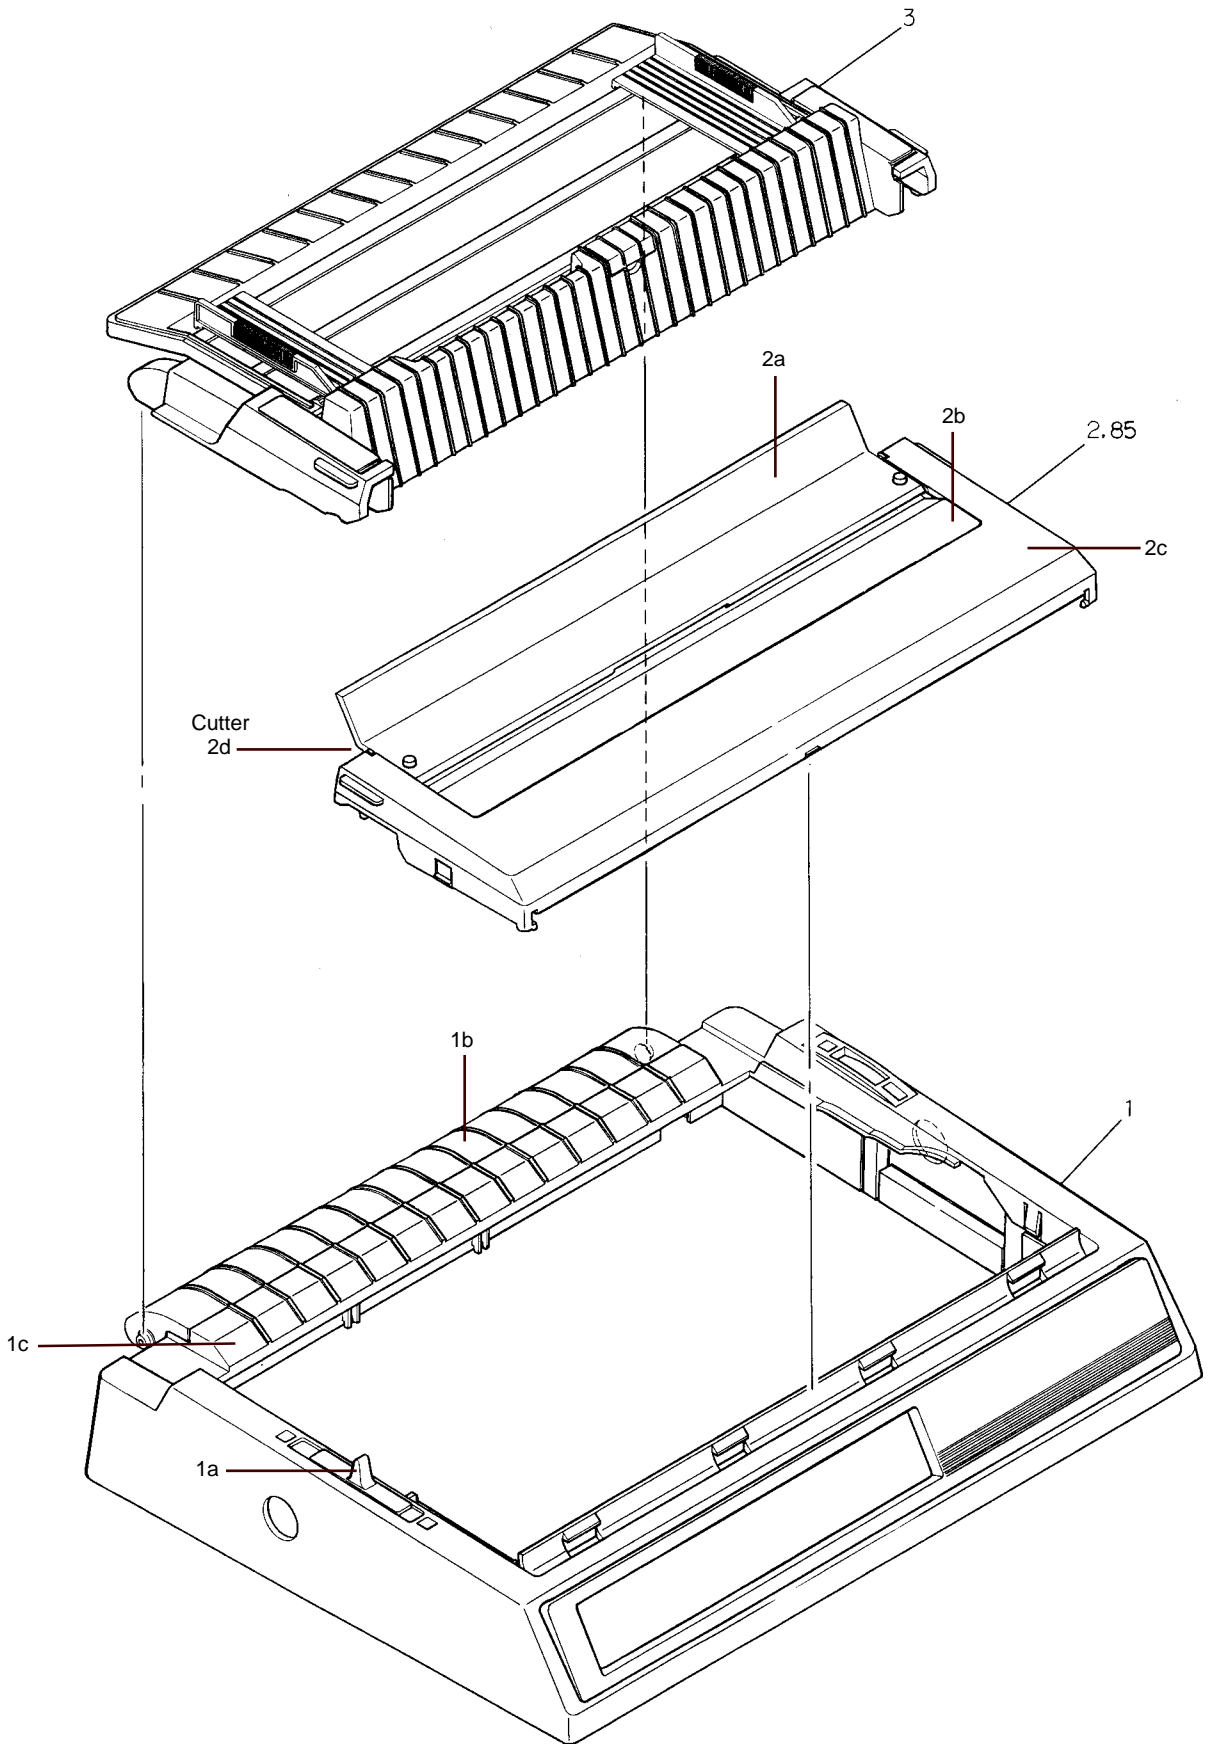

ML 393 Std

Upper cover assembly

ML 393 Std

Printer unit general assembly

ML 393 Std

Shield cover assembly

ML 393 Std

Printer mechanism
(Monochrome model)

ML 393 Std

Printer mechanism
(Color model)

ML 393 Std

**Carriage assembly
(Monochrome model)**

ML 393 Std

**Carriage assembly
(Color model)**

ML 393 Std

Tractor unit