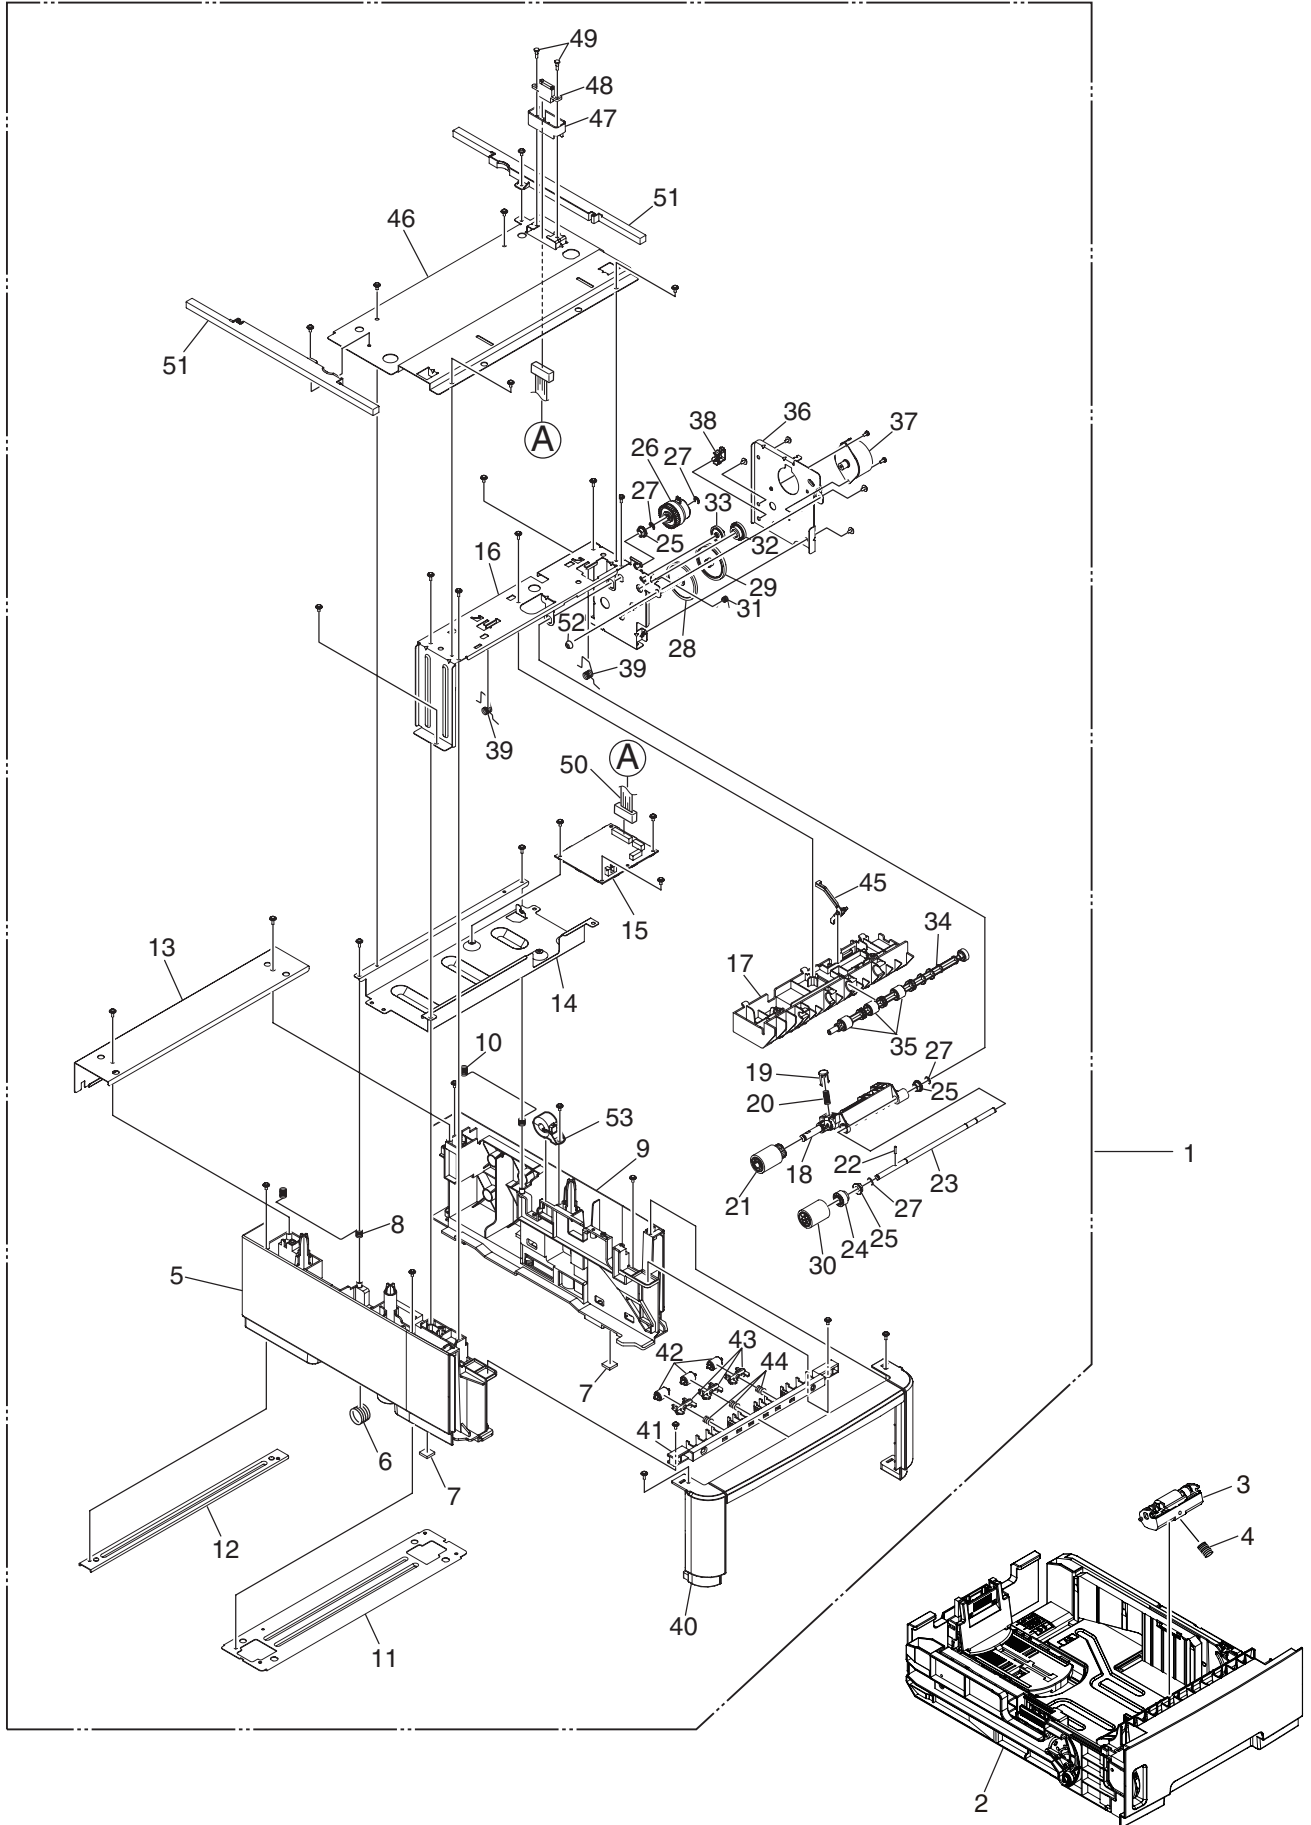

OEL Recommended Spare Parts List

B410/B430/B440 2nd Tray Unit

Revision 3

Second Tray Unit

Rev	Unit Name	No.	Part No.	Part Name	Q'ty /Unit	Recommended Qty/Year			Remarks	Special (New Parts:*)	Del/ Add	Remarks for environment
						per 500	per 1000	per 2000				
	Second Tray Unit	2-a	43991701	Cassette-Assy.-	1	1	2	4		*		
	Second Tray Unit	3	43895001	Frame-Assy-Retard	1	1	2	4				
	Second Tray Unit	4	43963101	Spring-Retard	1	1	2	4				
	Second Tray Unit	15	43997902	Board-OT7	1	1	2	4		*		
	Second Tray Unit	21	42699401	Roller-Pick-Up	1	1	2	4				
2	Second Tray Unit	26	43905401	Gear-Assy-Clutch	1	1	2	4		*		
	Second Tray Unit	30	43000601	Roller-Feed-NOW	1	1	2	4				
	Second Tray Unit	35	43905901	Roller-Feed	3	3	6	12		*		
	Second Tray Unit	47	43956201	Guard-Connector	1	1	2	4		*		
	Second Tray Unit	48	2233014P0080	9715S-08Z02-G4C	1	1	2	4	Connector	*		
2	Second Tray Unit	50	43961302	CONN Cord-AMP8P-AMP8P	1	1	2	4		*		